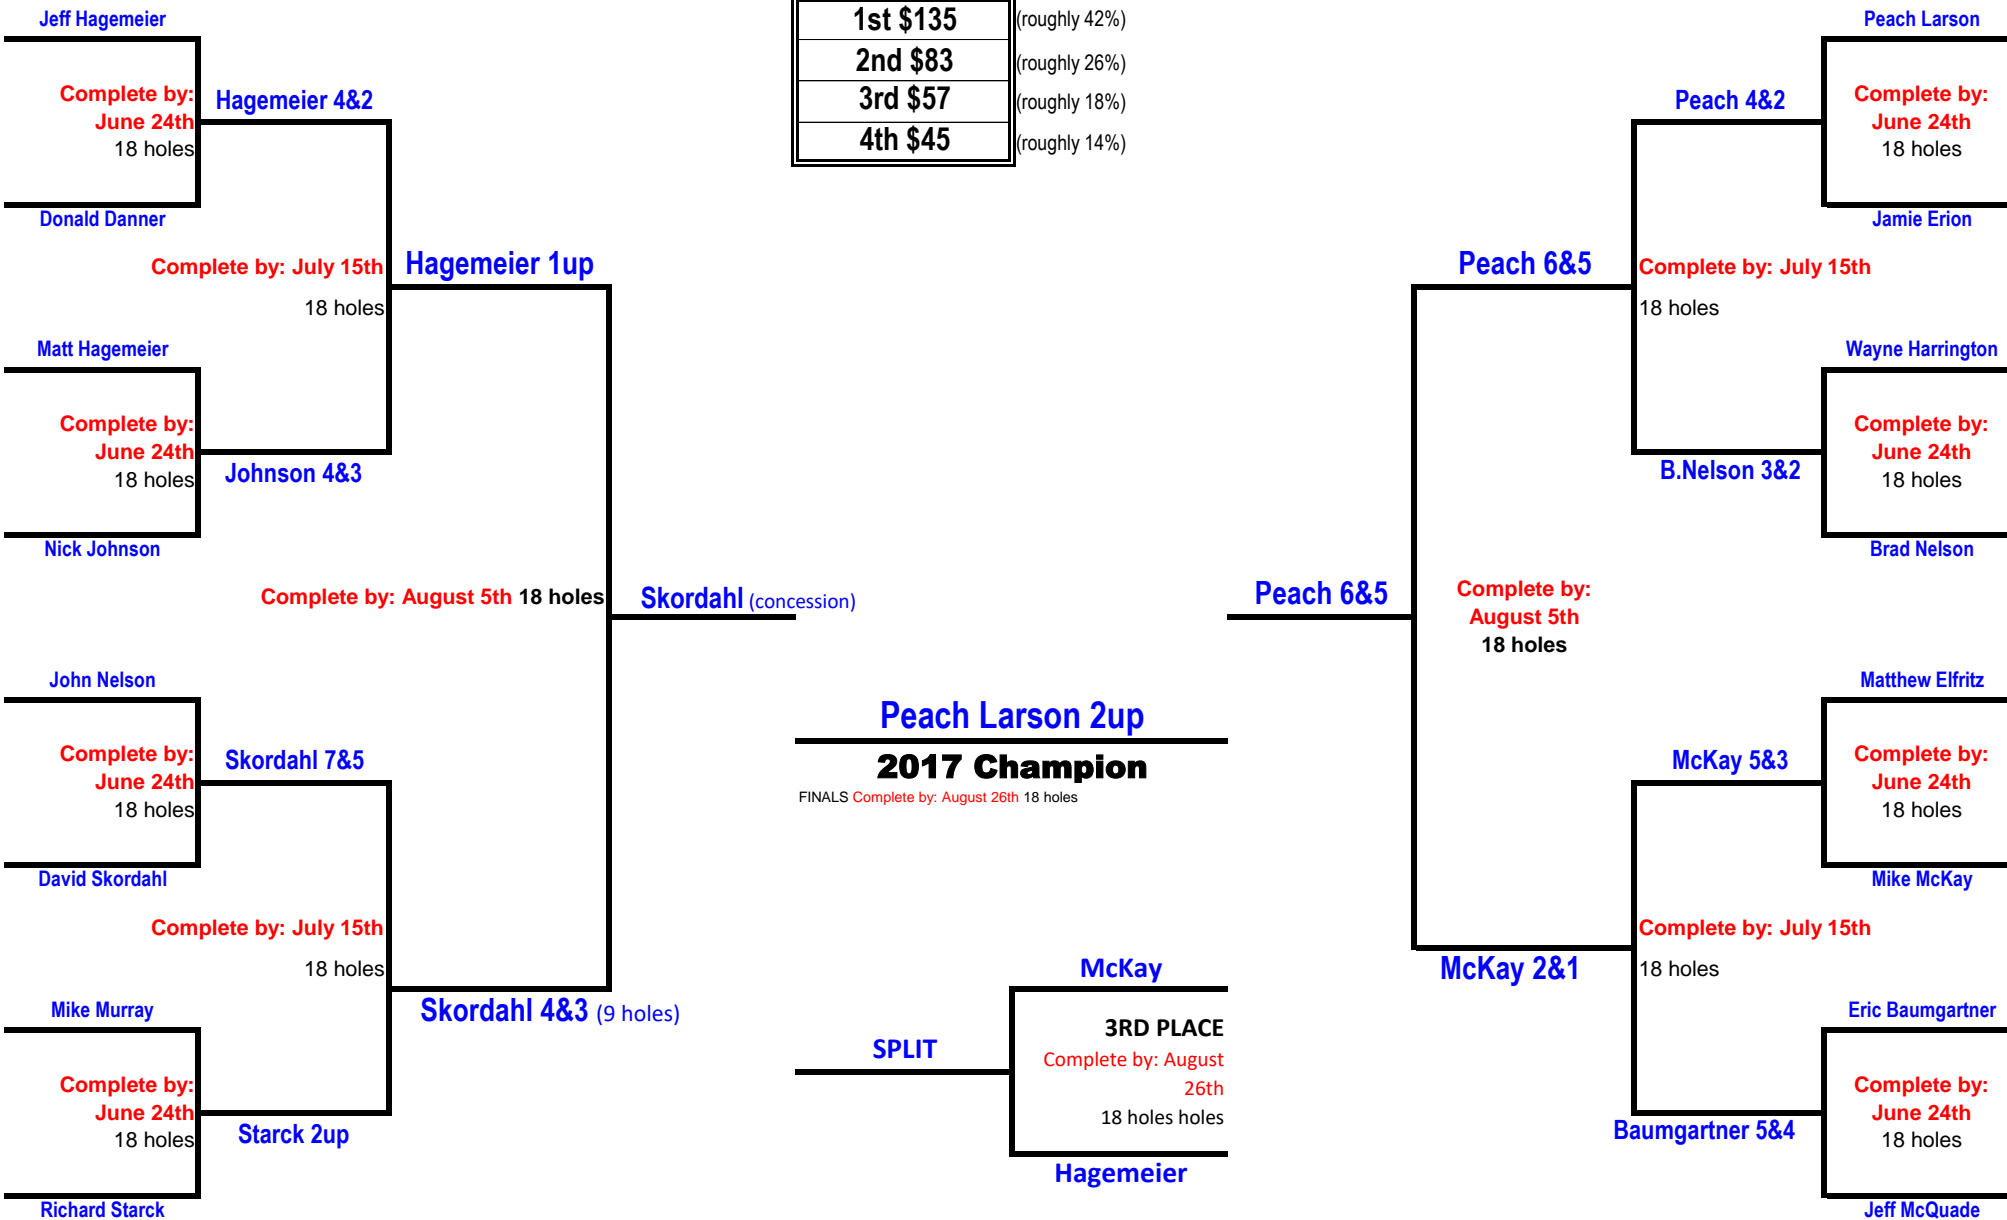

Match Play **GROSS** Bracket *****ALL matches 18 holes*****

Payouts	
1st \$135	(roughly 42%)
2nd \$83	(roughly 26%)
3rd \$57	(roughly 18%)
4th \$45	(roughly 14%)

Please report all results to battlecreekgolfclub@gmail.com including the score and how many holes were played.