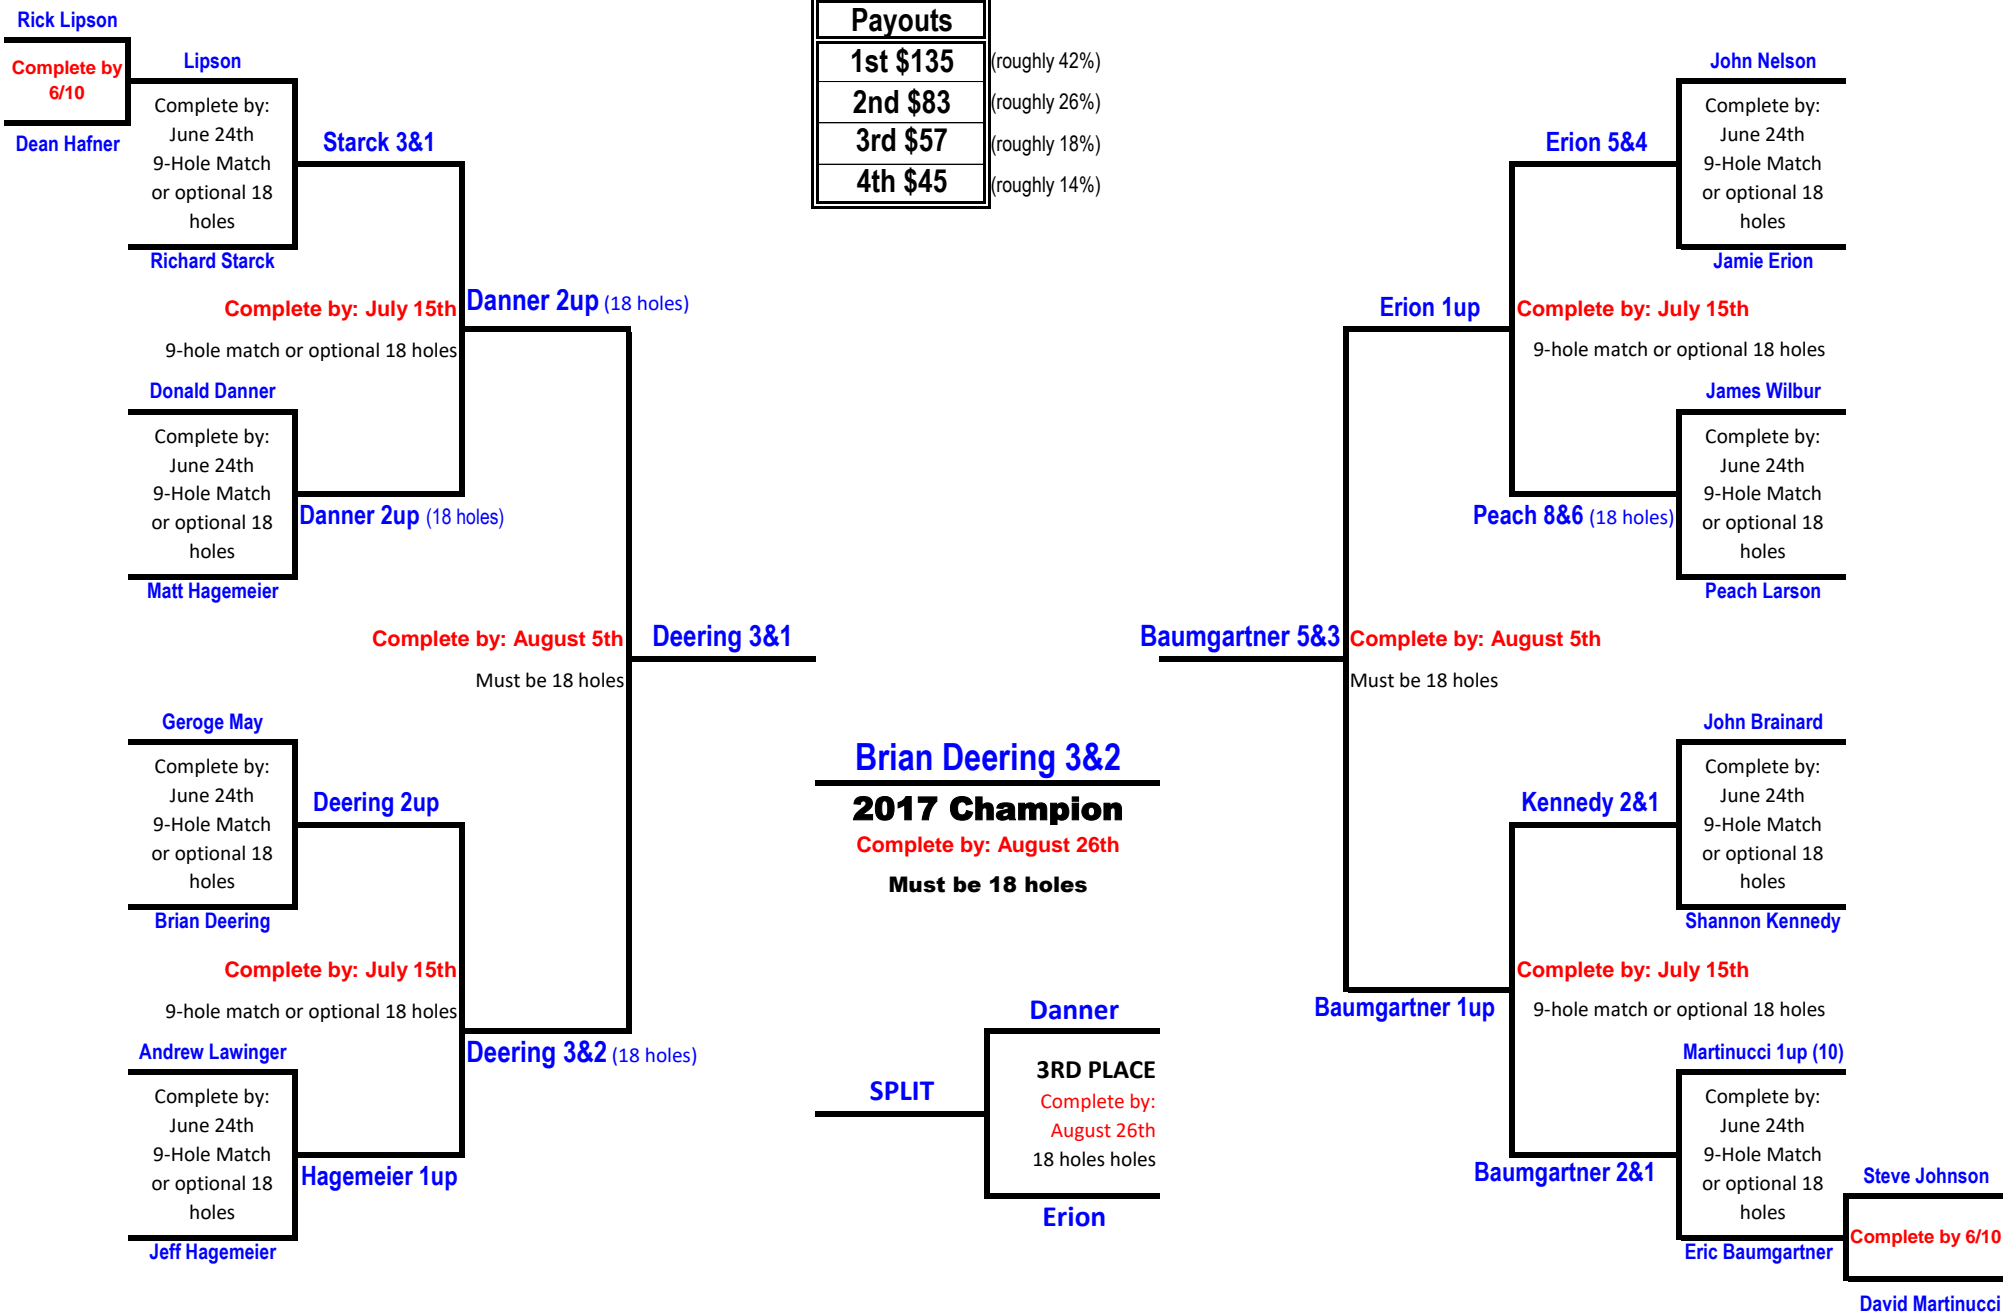

Match Play NET Bracket

Payouts	
1st \$135	(roughly 42%)
2nd \$83	(roughly 26%)
3rd \$57	(roughly 18%)
4th \$45	(roughly 14%)

Please report all results to battlecreekgolfclub@gmail.com including the score and how many holes were played.